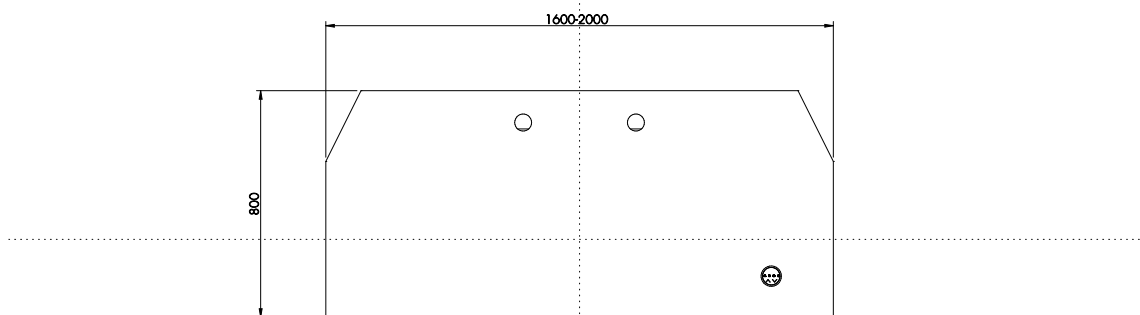

168 <small>(straight version)</small>	188 <small>(straight version)</small>	208 <small>(straight version)</small>
1600x800	1800x800	2000x800

Custom Sizes Available On Request

Common Monitor Configurations

QUICK SPECS

Premier

Single Level

1275
625

Raised Storage

Min 12x GPOs

Adjustment Type:
Widths available:
Lifting capacity:

Electric
1600, 1800, 2000
120kg