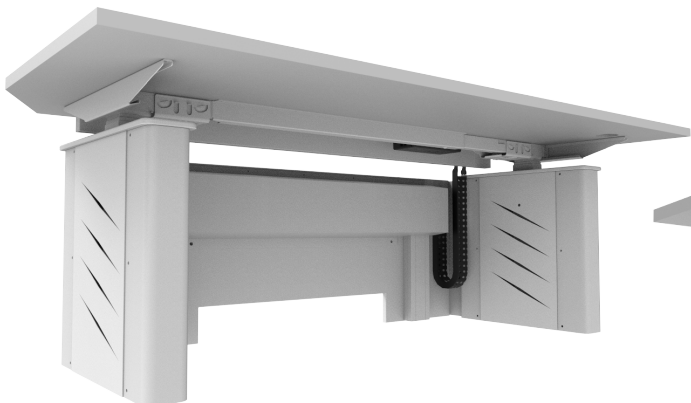

Keep all your hardware off-site or in an adjacent server room and take advantage of uninterrupted floor to desk cable management, custom sheet metal cladding and a rear power and data fit-off panel with hinged tray access.

168 <small>(straight version)</small>	188 <small>(straight version)</small>	208 <small>(straight version)</small>
1600x800	1800x800	2000x800

Custom Sizes Available On Request

Common Monitor Configurations

QUICK SPECS

Premier

Single Level

1275
625

Raised Storage

Min 12x GPOs

Adjustment Type:
Widths available:
Lifting capacity:

Electric
1600, 1800, 2000
120kg