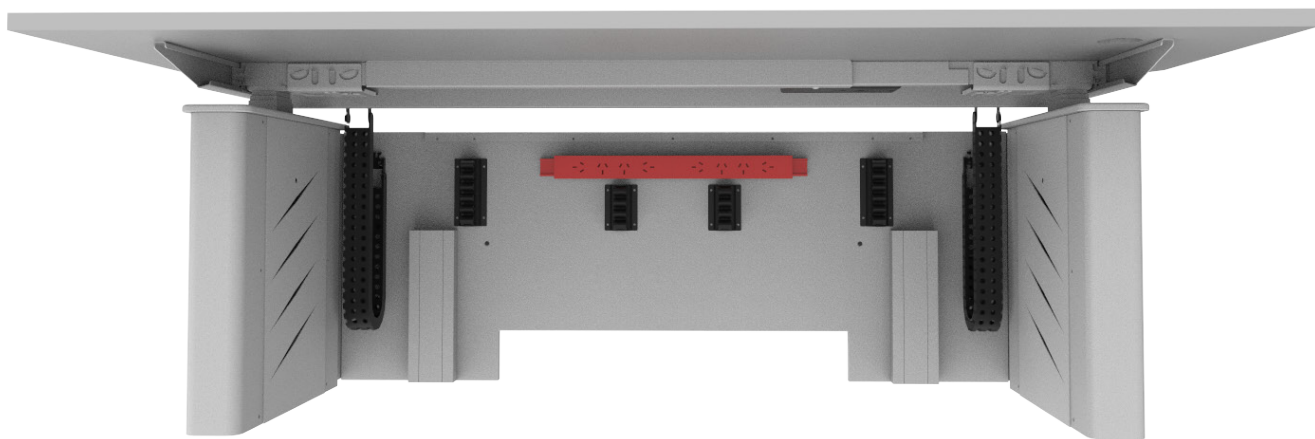

Keep all your hardware off-site or in an adjacent server room and take advantage of uninterrupted floor to desk cable management, custom sheet metal cladding and a rear power and data fit-off panel with hinged tray access.

168 <small>(straight version)</small>	188 <small>(straight version)</small>	208 <small>(straight version)</small>
1600x800	1800x800	2000x800

Custom Sizes Available On Request

Common Monitor Configurations

QUICK SPECS

Premier

Single Level

1275
625

Raised Storage

Min 12x GPOs

Adjustment Type:
Widths available:
Lifting capacity:

Electric
1600, 1800, 2000
120kg